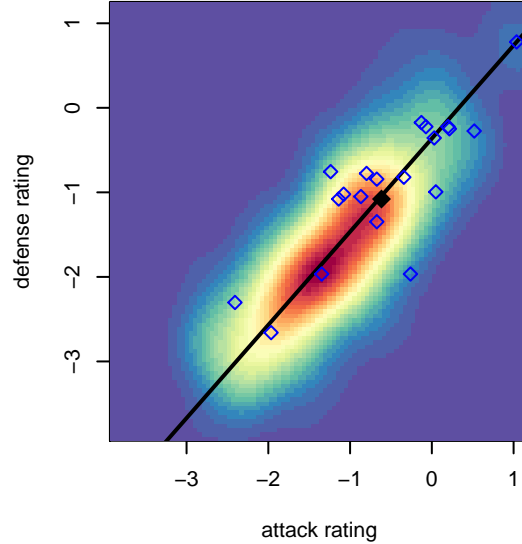

Venues played:

2014 Rainier Challenge Samba U11

2014 Starfire Spring Classic GU11

2014 Xtreme Cup GU11

2014 PSPL Premier U11

2014 Wenatchee Apple Cup GU11 Gold

2014 Spr PSPL SuperLeague U11

2014 WA Cup GU11 Gold/Platinum U11

**attack and defense variance (black dot)  
relative to other teams  
and top 10 in region**

**attack and defense rating  
relative to others at age  
and all opponents in last 13 months**

**Performance relative to 13 month average**