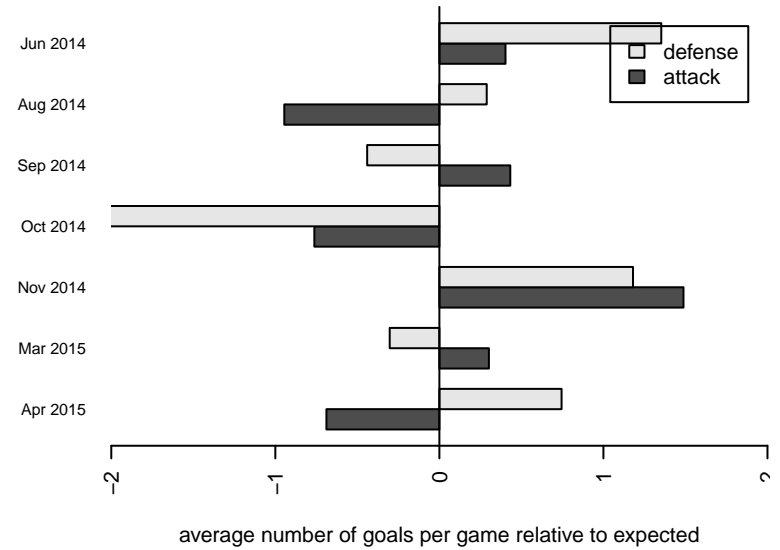

Performance relative to 13 month average