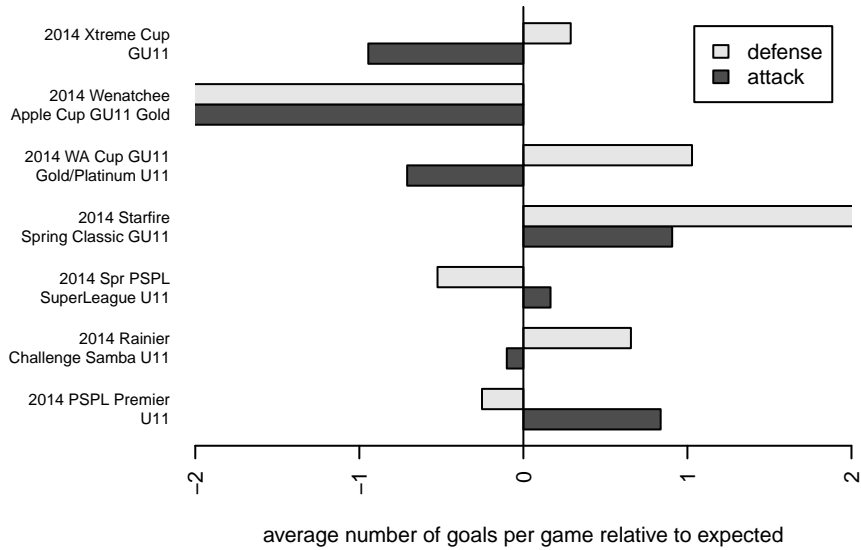

Venues played:

2014 Rainier Challenge Samba U11

2014 Starfire Spring Classic GU11

2014 Xtreme Cup GU11

2014 PSPL Premier U11

2014 Wenatchee Apple Cup GU11 Gold

2014 Spr PSPL SuperLeague U11

2014 WA Cup GU11 Gold/Platinum U11

**attack and defense variance (black dot)  
relative to other teams  
and top 10 in region**

**attack and defense rating  
relative to others at age  
and all opponents in last 13 months**

**Performance relative to 13 month average**