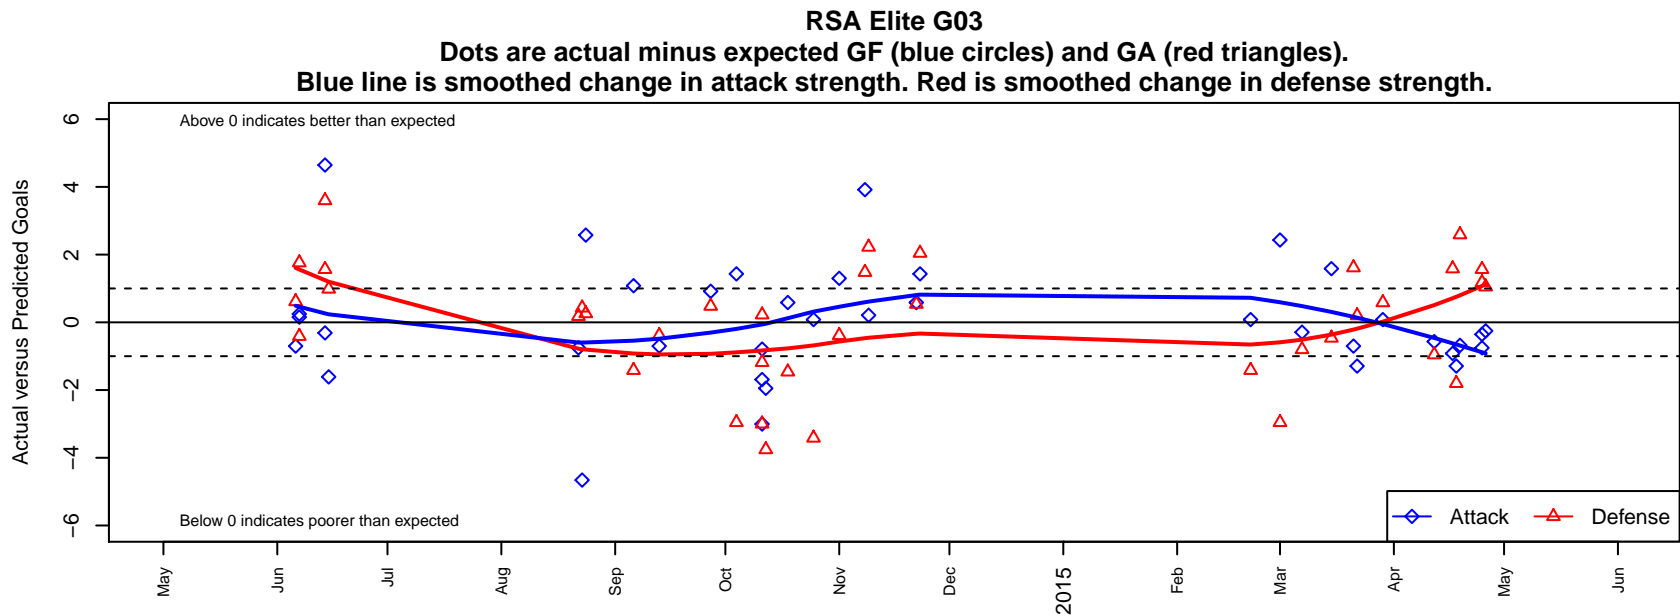

Venues played:

2014 Rainier Challenge Samba U11

2014 Starfire Spring Classic GU11

2014 Xtreme Cup GU11

2014 PSPL Premier U11

2014 Wenatchee Apple Cup GU11 Gold

2014 Spr PSPL SuperLeague U11

2014 WA Cup GU11 Gold/Platinum U11

**attack and defense variance (black dot)  
relative to other teams  
and top 10 in region**

**attack and defense rating  
relative to others at age  
and all opponents in last 13 months**

**Performance relative to 13 month average**