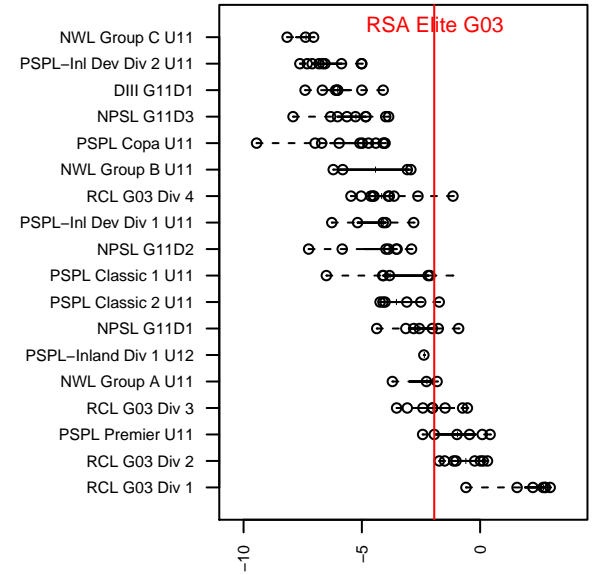

Venues played:

2014 Rainier Challenge Samba U11

2014 Starfire Spring Classic GU11

2014 Xtreme Cup GU11

2014 PSPL Premier U11

2014 Wenatchee Apple Cup GU11 Gold

2014 Spr PSPL SuperLeague U11

2014 WA Cup GU11 Gold/Platinum U11

**attack and defense variance (black dot)  
relative to other teams  
and top 10 in region**

**attack and defense rating  
relative to others at age  
and all opponents in last 13 months**

**Performance relative to 13 month average**